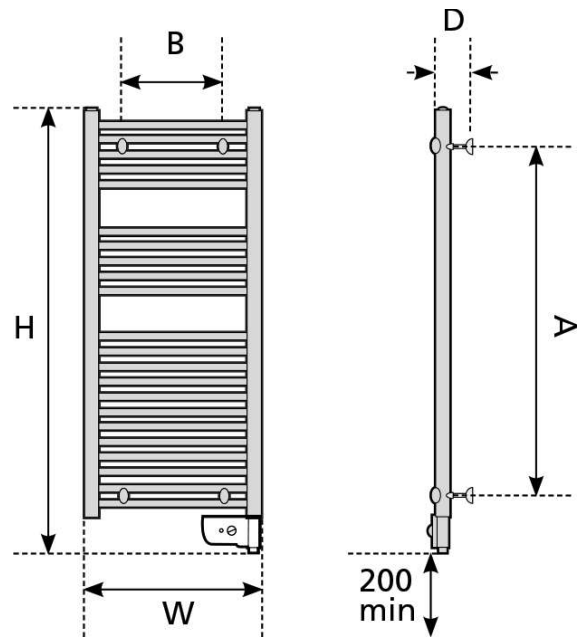

Dimensions in mm.

We reserve the right to change specification without prior notice. Please check final dimensions with your local representative before purchase.