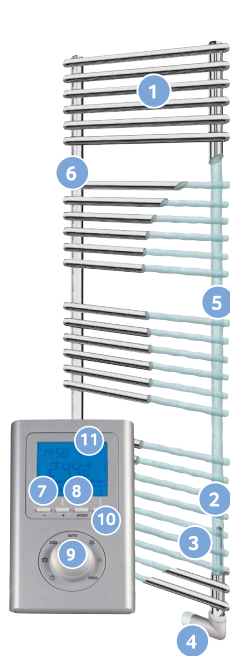

## USER-FRIENDLINESS

- Remote controls with integrated programming
- 2 programming modes: Eco and Comfort

The Timelis towel drier uses thermofluid technology and has been designed for comfort and simplicity. Timelis features a remote control with integrated programming, an integral, adjustable thermostat with eco and comfort modes, a two-hour boost override and a push button set function.

### Timelis technical data

OUTPUT (W)	DEPTH (MM)	WIDTH (MM)	HEIGHT (MM)	WEIGHT (KG)	A	B	MODEL
300	110	555	984	19	819	400	AH952103
500	110	555	1374	25	1209	400	AH952105
750	110	555	1764	34	1599	400	AH952107

- 1 Fast heating surface
- 2 Cozy touch compatible
- 3 LCD Digital controls
- 4 Digital screen
- 5 Navigation buttons
- 6 Access to menu/validation

Dimensions in mm.

We reserve the right to change specification without prior notice. Please check final dimensions with your local representative before purchase.